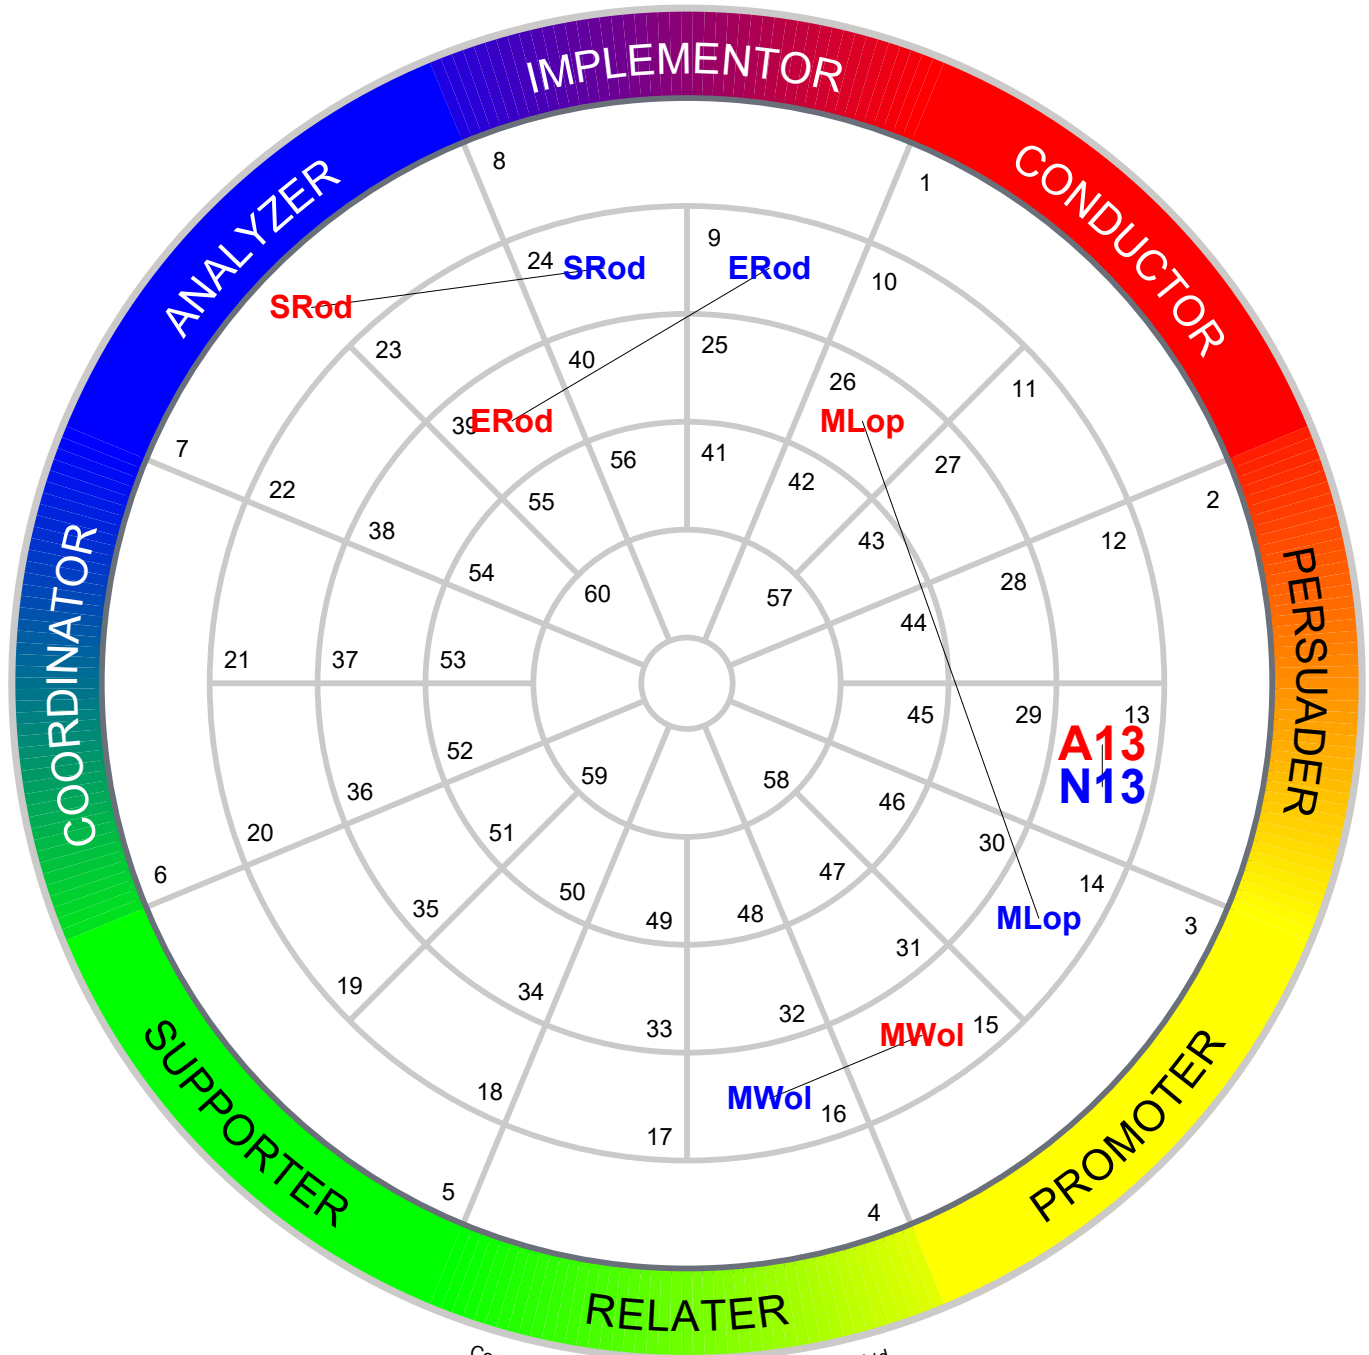

SUCCESS INSIGHTS® WHEEL - Behaviors / DISC

Copyright © 2007 Target Training International, Ltd.

Adapted

Natural

A13/N13: Mustafa K.
 MOp: Mark L.
 ERod: Elizabeth R.
 SRod: Scott R.
 MWol: megan w.