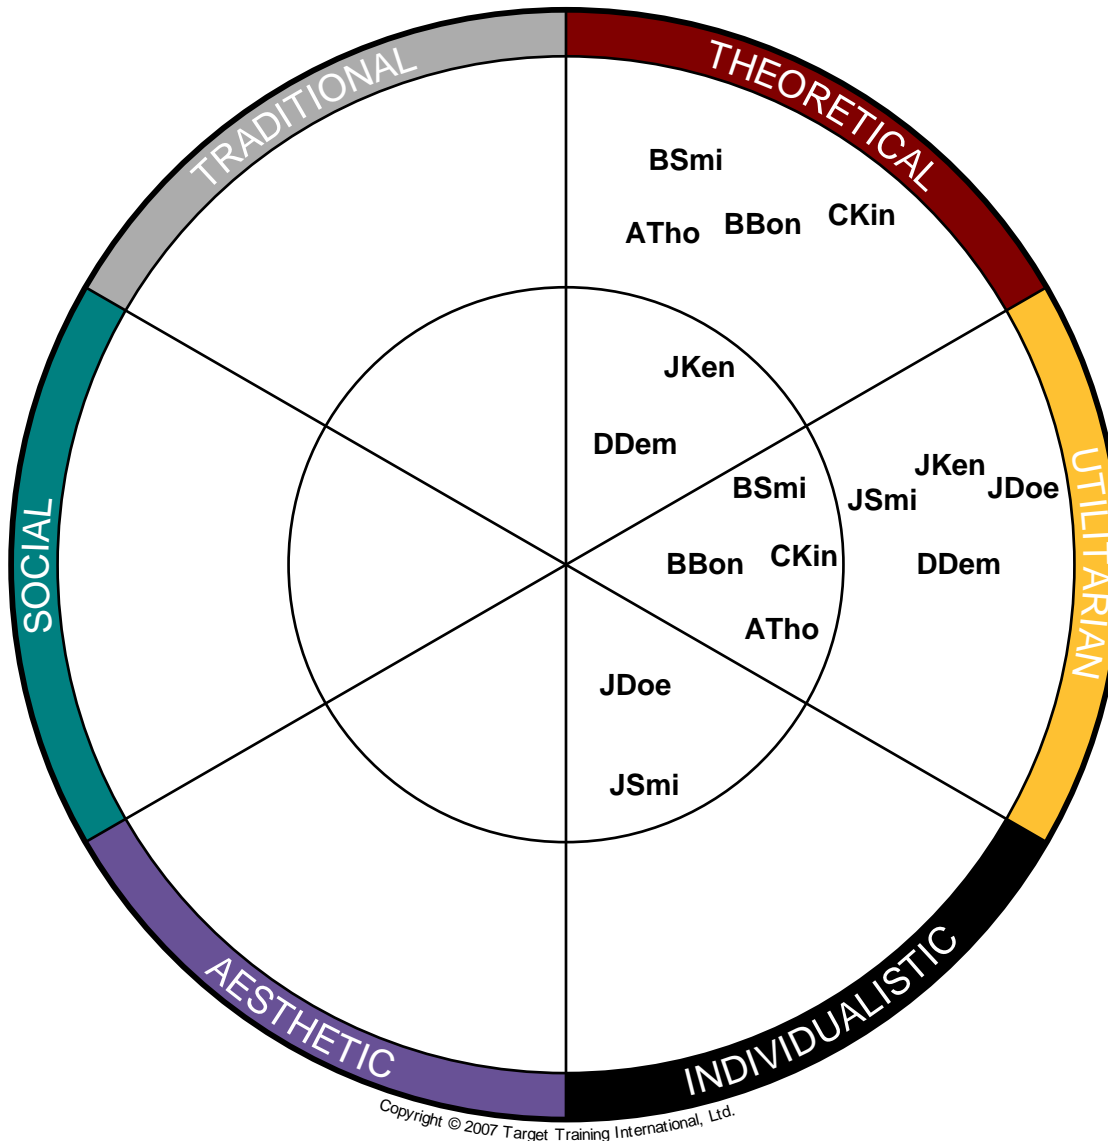

# MOTIVATORS WHEEL™

Values Group Wheel  
Top Two Motivators

- BBon: Bill Bonnet
- DDem: Dan Demo
- JDoe: Jeff Doe
- JKen: Juan Kensington
- CKin: Chris Kingman
- BSmi: Bob Smith
- JSmi: John Smith
- ATho: Alexander Thomas

Copyright © 2007 Target Training International, Ltd.

Outside ring = #1 attitude    Inside ring = #2 attitude