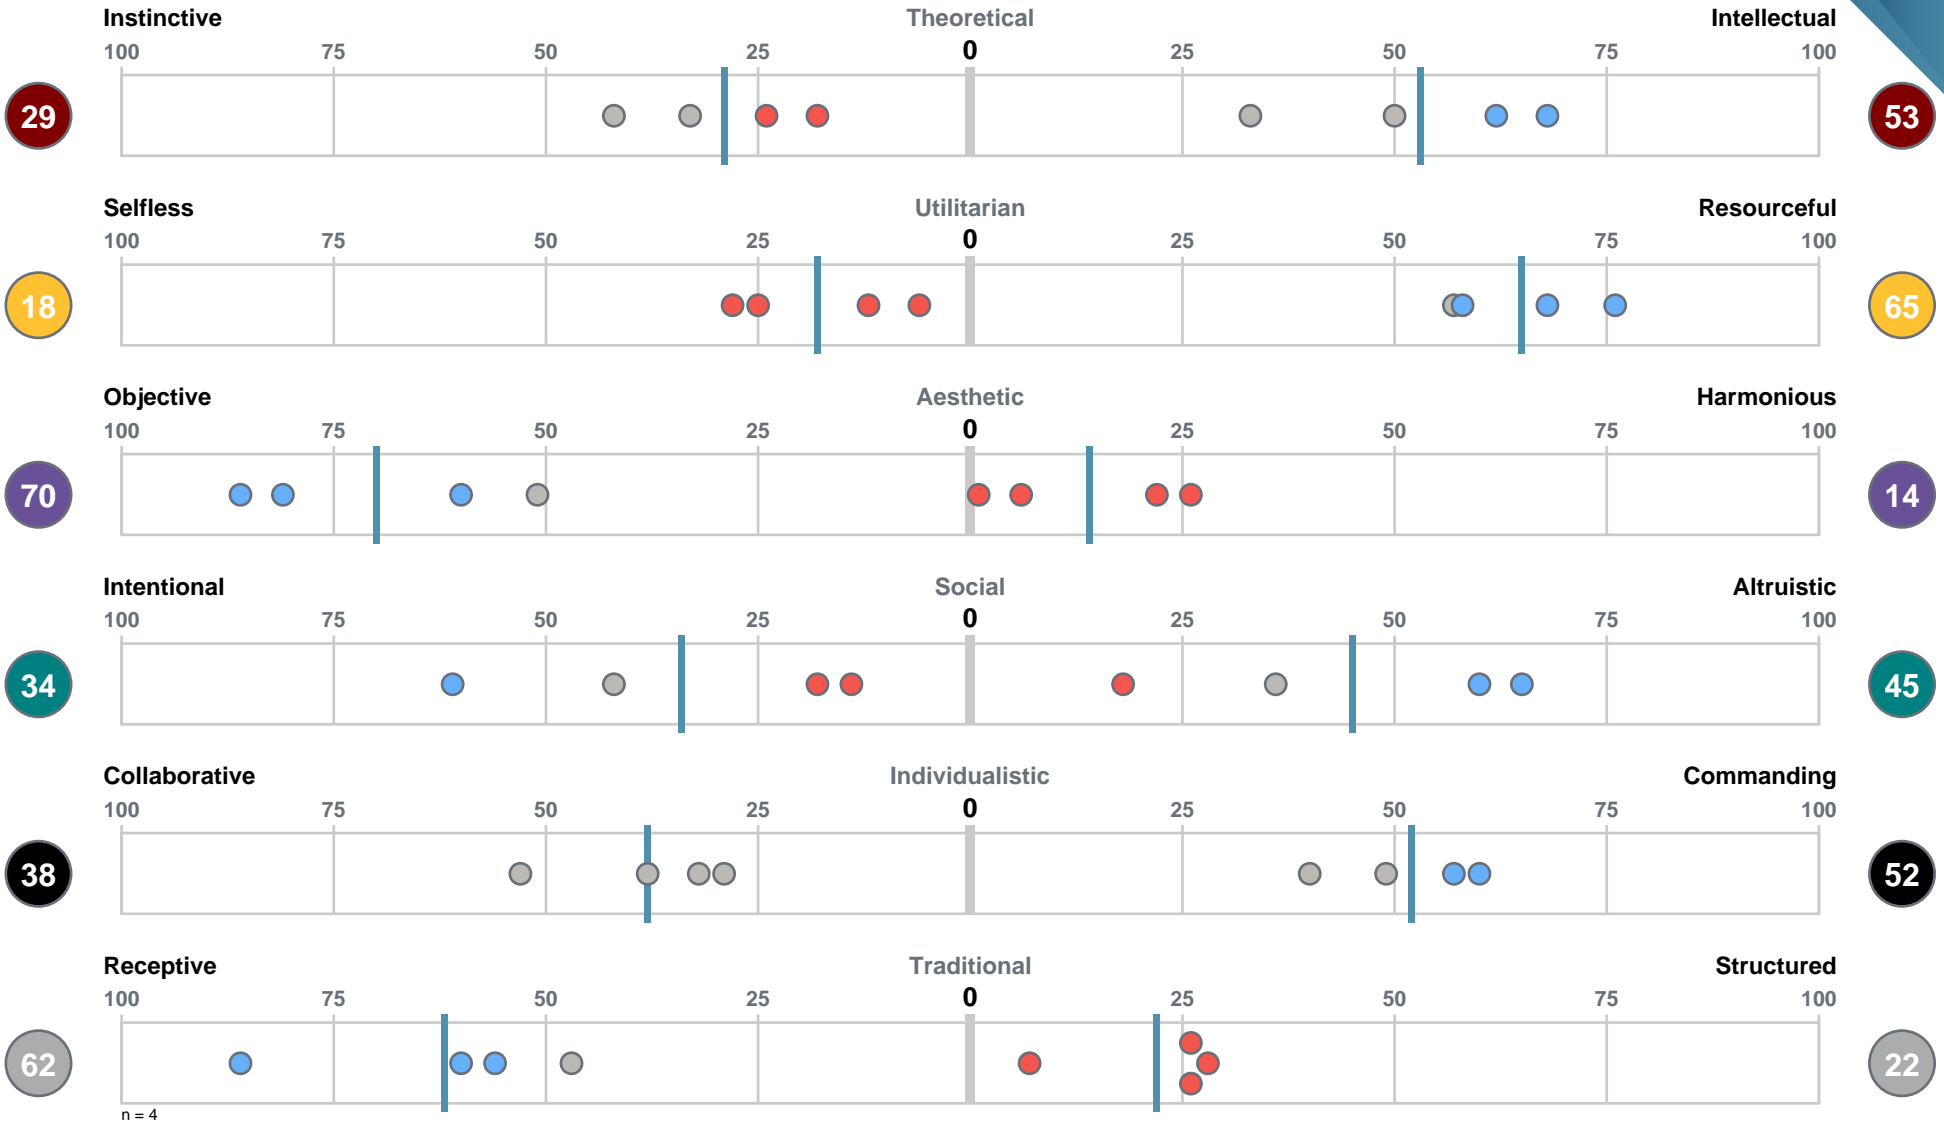

Center Paired
Group Bars

| - Group Mean

● - Indifferent

● - Situational

● - Primary

TTI SUCCESS INSIGHTS®
DISCOVER • ENGAGE • ADVANCE • PERFORM

BM: Biff M.
JM: John M.
LN: Lorri N.
CW: Cheryl W.